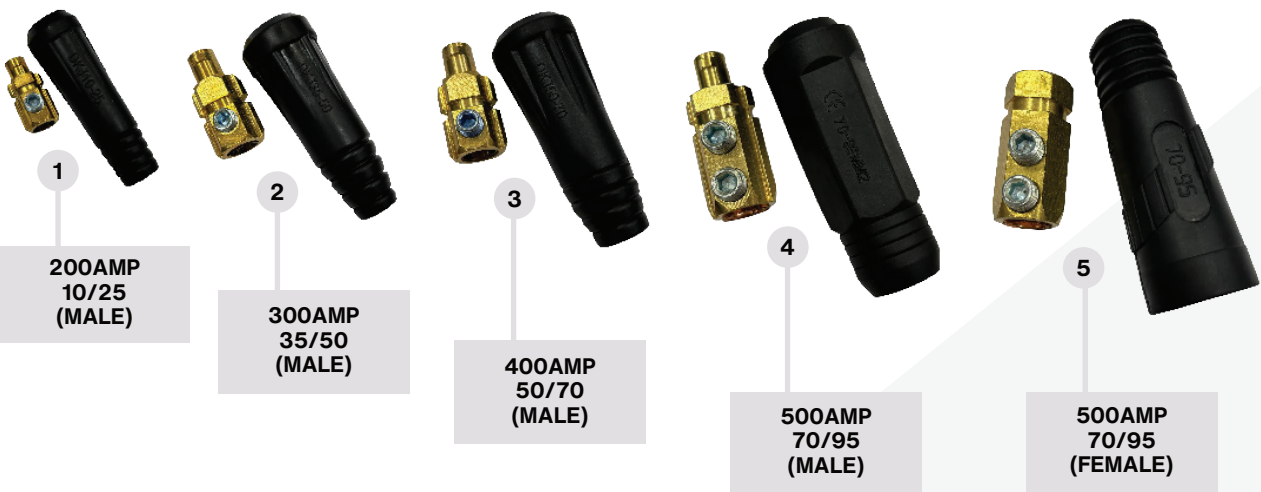

# DINSE PLUG & SOCKET

## AW DINSE PLUG

### DETAILS

200AMP	10/25	MALE
300AMP	35/50	
400AMP	50/70	
500AMP	79/95	FEMALE

### DETAILS

200AMP	10/25	FEMALE
300AMP	35/50	
400AMP	50/70	
500AMP	79/95	