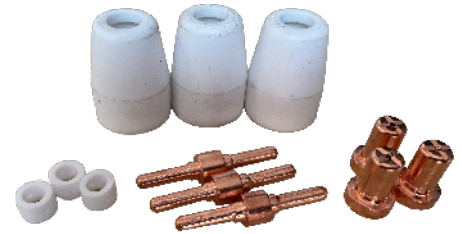

# AW PT31

Product Code: A5224433023

• Torch And Parts

## Technical Data

Standart Length: 8m  
Air Pressure: 4.5-5.5 bar  
Duty Cycle 60%: 30A

## COMPLETE TORCHES

PT31 Plasma Torch 8M

## PARTS

1	AW PT31 Torch Body
2	PT31 Plasma Electrode Copper SHORT
	PT31 Plasma Electrode Silver Ex
	PT31 Plasma Electrode Copper Ex
3	PT31 Swirl Ring
4	PT31 Plasma Nozzle Copper SHORT
	PT31 Plasma Nozzle Silver Ex
	PT31 Plasma Nozzle Copper Ex
5	PT31 Shield Cup
6	Tig Trigger Switch
7	2 Pin Plug (12mm)