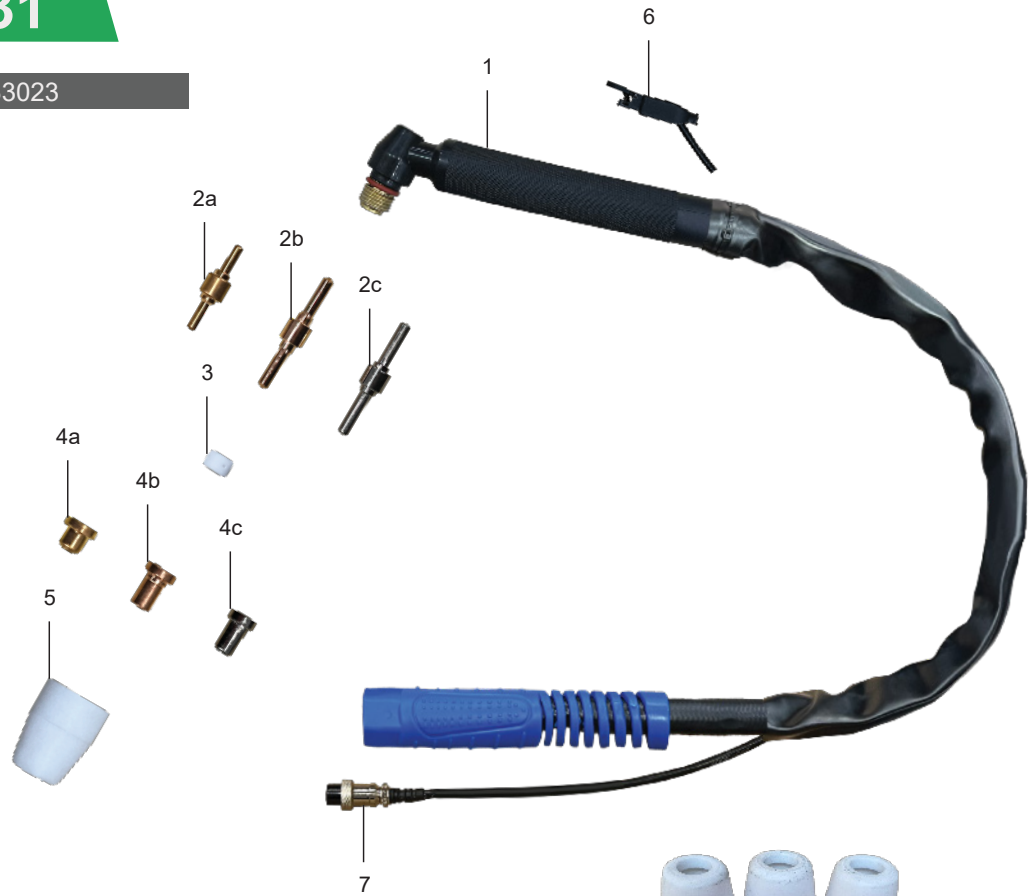

# AW PT31

Product Code: A5224433023

• Torch And Parts

## Technical Data

Standart Length: 8m  
Air Pressure: 4.5-5.5 bar  
Duty Cycle 60%: 30A

## COMPLETE TORCHES

PT31 Plasma Torch 8M

## PARTS

1	AW PT31 Torch Body
2	PT31 Plasma Electrode Copper SHORT
	PT31 Plasma Electrode Silver Ex
	PT31 Plasma Electrode Copper Ex
3	PT31 Swirl Ring
4	PT31 Plasma Nozzle Copper SHORT
	PT31 Plasma Nozzle Silver Ex
	PT31 Plasma Nozzle Copper Ex
5	PT31 Shield Cup
6	Tig Trigger Switch
7	2 Pin Plug (12mm)